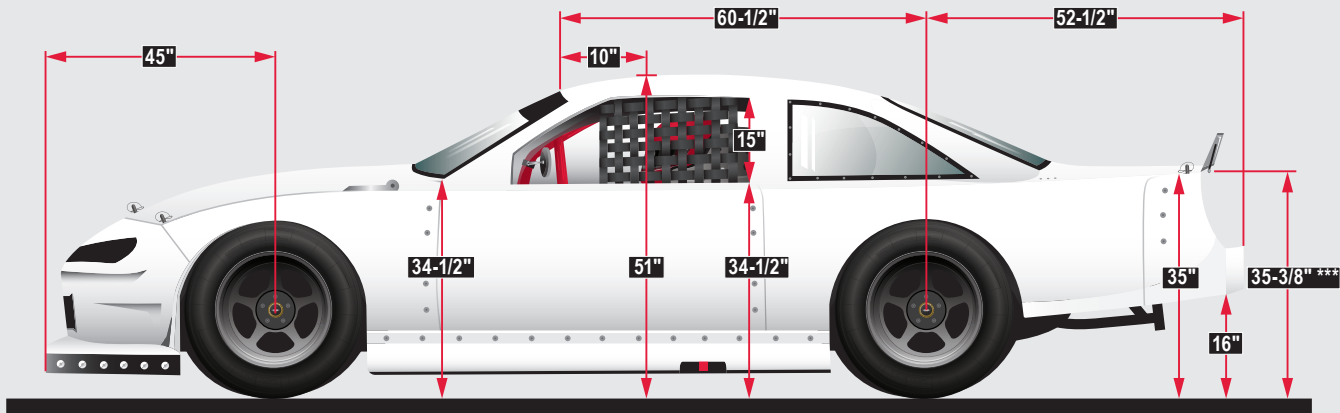

S2 SPORTSMAN BODY DIMENSIONS

CHASSIS	ROOF HEIGHT	TREAD WIDTH	WHEELBASE
Common Metric Style Streak Stock/ Sportsman	51"	62" with 8" Tires	up to 108"

Note:

*Roof: Measured at the A-posts and inside edges of the doors

**Roof: Measured at the B-posts and inside edges of the doors

***Measured at the seam of bumper cover at deck lid intersection, +/-1/4"