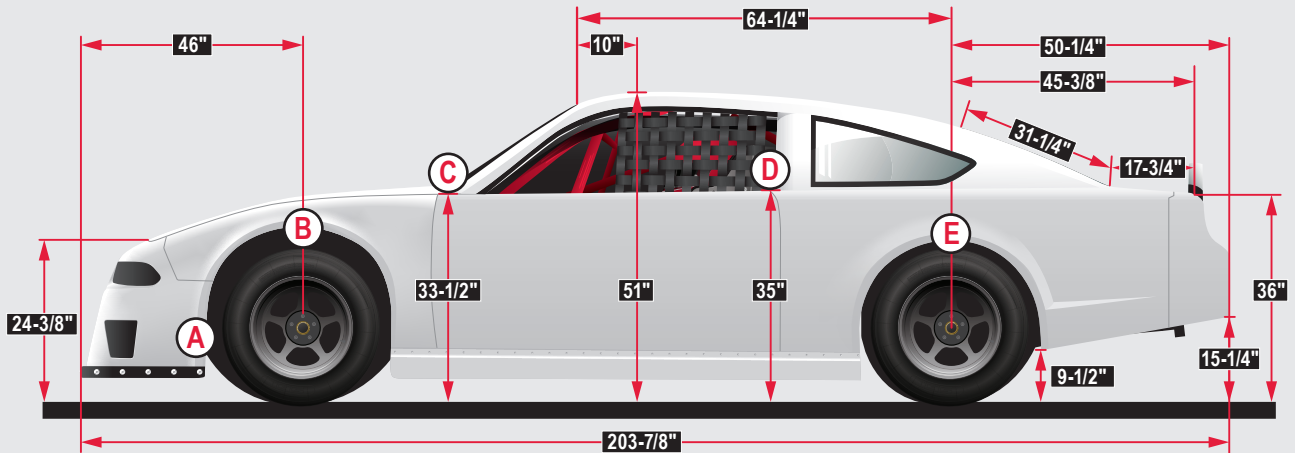

# NA SPORTSMAN BODY DIMENSIONS

CHASSIS	ROOF HEIGHT	TREAD WIDTH	WHEELBASE
COMMON METRIC STYLE SPORTSMAN	51"	62" with 8" Tires	up to 108"

- WIDTHS**
- A** 75" MAX (190.5cm MAX)  
*Nose Flap Width:*  
Measured side-to-side at nose flap
  - B** 74-1/2" (189.23cm)  
*Outside to Outside:*  
Measured at front wheel opening
  - C** 65" (165.1cm)  
*Door to Door Width:* Measured at  
A-posts and outside edge of doors,  
measured through car
  - D** 64" (162.56cm)  
*Door to Door Width:* Measured at  
B-posts and outside edge of  
doors, measured through car
  - E** 74" (187.96cm)  
*Outside to Outside:*  
Measured at rear wheel opening

CHASSIS	ROOF HEIGHT	TREAD WIDTH	WHEELBASE
NASCAR MEXICO SERIES	52" (132.08cm)	62" (157.48cm) with 8" (20.32cm) Tires	up to 108" (274.32cm)