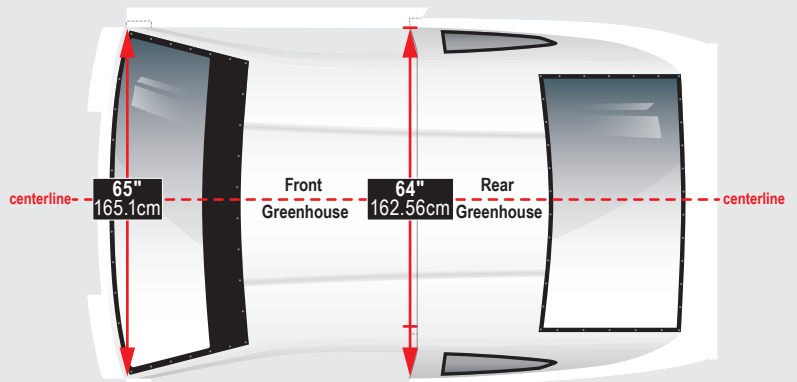

# NA SPORTSMAN BODY DIMENSIONS

CHASSIS	ROOF HEIGHT	TREAD WIDTH	WHEELBASE
COMMON METRIC STYLE SPORTSMAN	51"	62" with 8" Tires	up to 108"

- WIDTHS**
- A** 75" MAX (190.5cm MAX)  
*Nose Flap Width:*  
Measured side-to-side at nose flap
  - B** 74-1/2" (189.23cm)  
*Outside to Outside:*  
Measured at front wheel opening
  - C** 65" (165.1cm)  
*Door to Door Width:* Measured at  
A-posts and outside edge of doors,  
measured through car
  - D** 64" (162.56cm)  
*Door to Door Width:* Measured at  
B-posts and outside edge of  
doors, measured through car
  - E** 74" (187.96cm)  
*Outside to Outside:*  
Measured at rear wheel opening

CHASSIS	ROOF HEIGHT	TREAD WIDTH	WHEELBASE
NASCAR MEXICO SERIES	52" (132.08cm)	62" (157.48cm) with 8" (20.32cm) Tires	up to 108" (274.32cm)