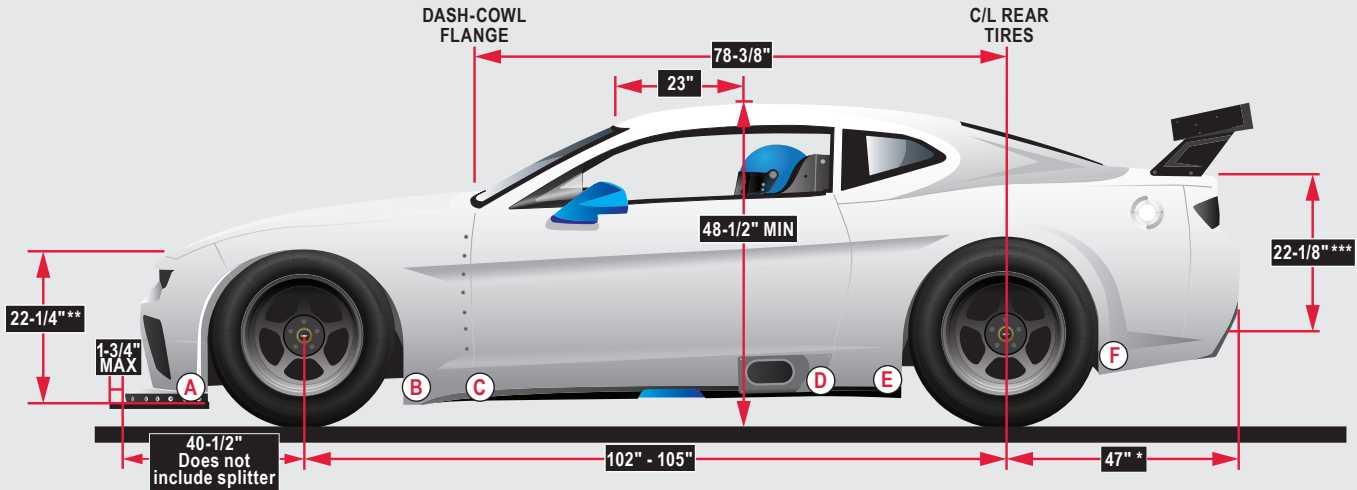

TA2 CHEVROLET CAMARO DIMENSIONS

WIDTHS

ROOF HIGH POINT: Measured 23" back from top of windshield

*The distance from the center line of the rear axle to the rear of the bumper cover is different on the Camaro and Mustang. However, the distance from the center line of the rear axle to the rear of the deck lid is the same on both body styles.

**Measured at the intersection of the hood and nose at centerline.

***Measured at the centerline.